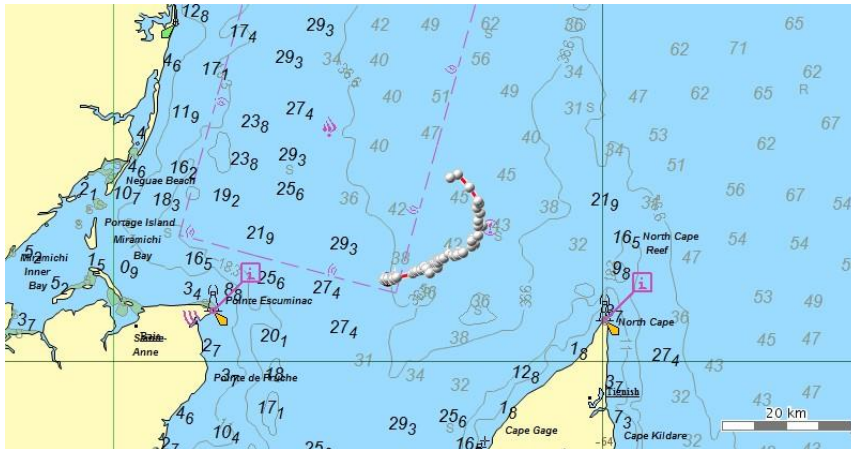

- 2.) Coordinates: $47^{\circ}41'29''$ N and $60^{\circ}31'56''$ W

- 3.) Coordinates: 48°10'44" N and 63°49'29" W - This tag has stopped communicating with the satellite. The coordinates listed are the most recent prior to communication stopping.

- 4.) Coordinates: 48°10'48" N and 62°15'55" W - This tag has stopped communicating with the satellite. The coordinates listed are the most recent prior to communication stopping.

5.) Coordinates: 46°13'07" N and 59°57'48" W

6.) Coordinates: 46°56'11" N and 59°16'03" W

7.) Coordinates: 47°06'44" N and 64°26'43" W

8.) Coordinates: 47°08'40" N and 63°16'41" W

9.) Coordinates: 47°10'35" N and 60°28'47" W

Google Earth Image of all 6 satellite tags still transmitting: The one located in the Sydney area has made it to land.