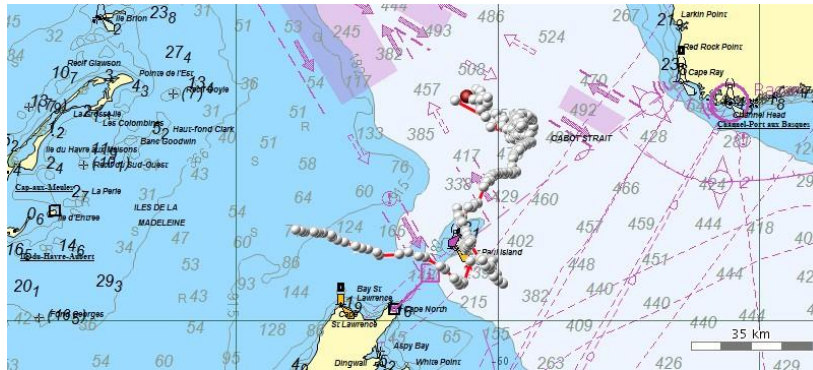

Current Satellite tag locations August 19, 2015 (9:00 am):

- 1.) Coordinates: $47^{\circ}34'49''$ N and $60^{\circ}07'06''$ W – This tag has stopped communicating with the satellite. The coordinates listed are the most recent prior to communication stopping.

- 2.) Coordinates: $47^{\circ}41'29''$ N and $60^{\circ}31'56''$ W

- 3.) Coordinates: 48°10'44" N and 63°49'29" W - This tag has stopped communicating with the satellite. The coordinates listed are the most recent prior to communication stopping.

- 4.) Coordinates: 48°10'48" N and 62°15'55" W - This tag has stopped communicating with the satellite. The coordinates listed are the most recent prior to communication stopping.

5.) Coordinates: 46°13'07" N and 59°57'48" W

6.) Coordinates: 46°56'11" N and 59°16'03" W

7.) Coordinates: 47°06'44" N and 64°26'43" W

8.) Coordinates: 47°08'40" N and 63°16'41" W

9.) Coordinates: 47°10'35" N and 60°28'47" W

Google Earth Image of all 6 satellite tags still transmitting: The one located in the Sydney area has made it to land.