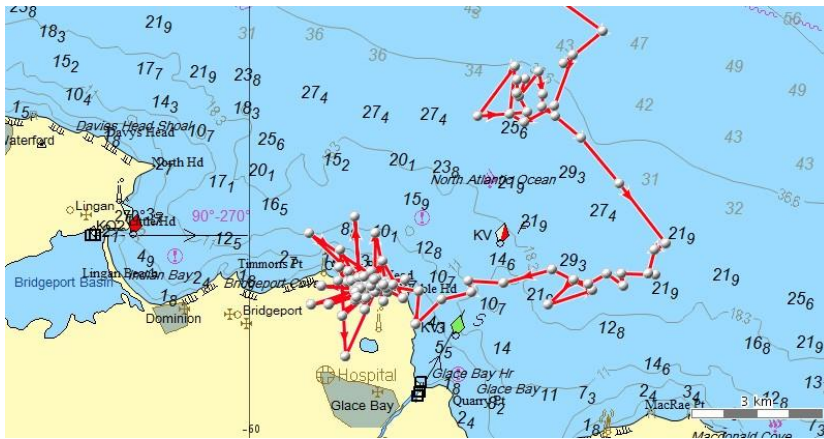

Current Satellite tag locations August 19, 2015 (9:00 am):

- 1.) Coordinates: $47^{\circ}34'49''$ N and $60^{\circ}07'06''$ W – This tag has stopped communicating with the satellite. The coordinates listed are the most recent prior to communication stopping.

- 2.) Coordinates: $47^{\circ}41'29''$ N and $60^{\circ}31'56''$ W

- 3.) Coordinates: 48°10'44" N and 63°49'29" W - This tag has stopped communicating with the satellite. The coordinates listed are the most recent prior to communication stopping.

- 4.) Coordinates: 48°10'48" N and 62°15'55" W - This tag has stopped communicating with the satellite. The coordinates listed are the most recent prior to communication stopping.

5.) Coordinates: 46°13'07" N and 59°57'48" W

6.) Coordinates: 46°56'11" N and 59°16'03" W

7.) Coordinates: 47°06'44" N and 64°26'43" W

8.) Coordinates: 47°08'40" N and 63°16'41" W

9.) Coordinates: 47°10'35" N and 60°28'47" W

Google Earth Image of all 6 satellite tags still transmitting: The one located in the Sydney area has made it to land.